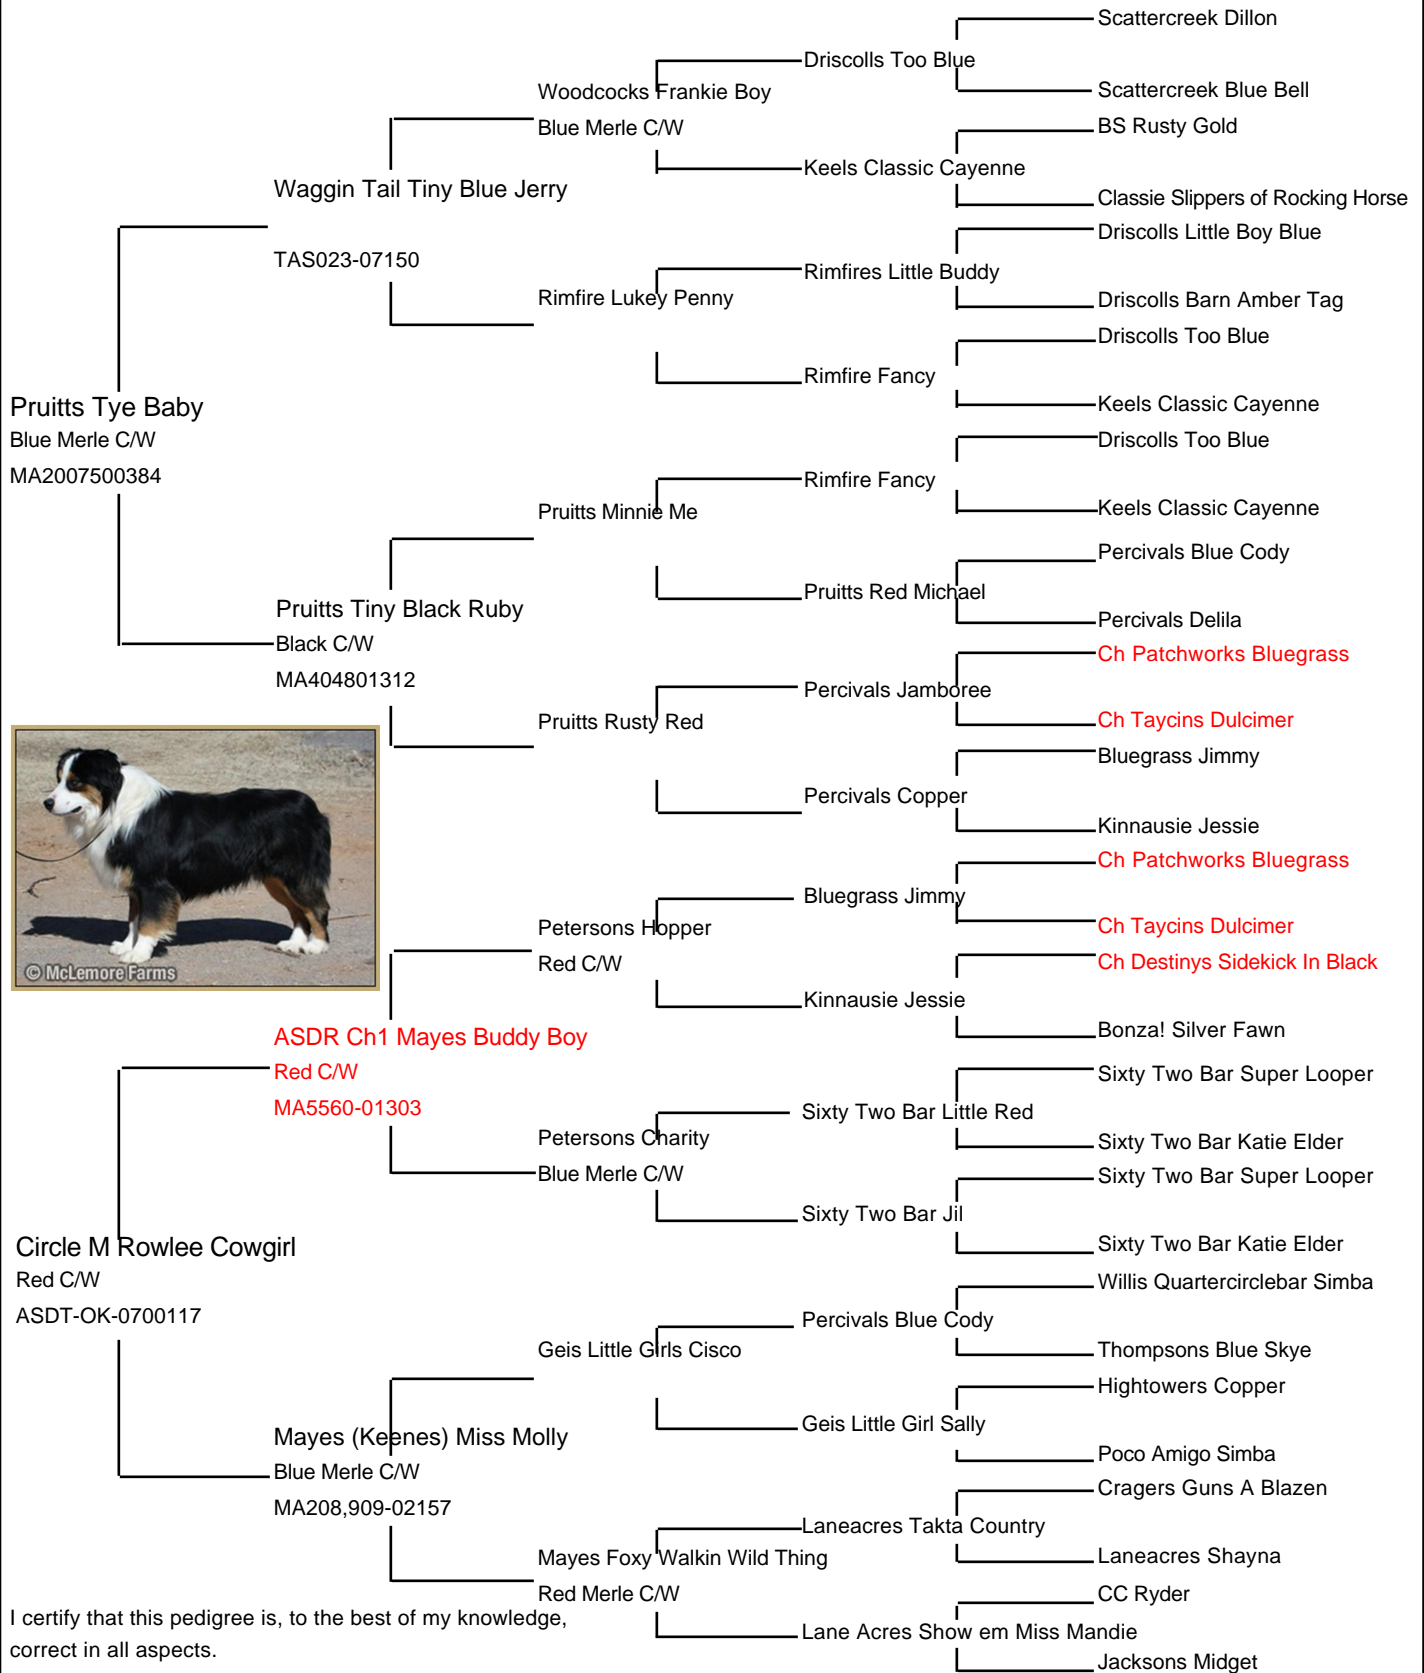

# Pedigree For Circle M Kool Like Barrett

Black C/W  
ASDM-OK-0900132

I certify that this pedigree is, to the best of my knowledge,  
correct in all aspects.  
X \_\_\_\_\_ Date: \_\_\_\_\_